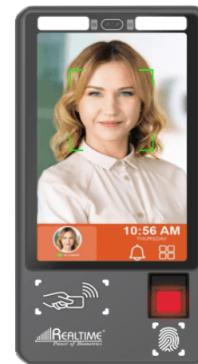

Entrixa Aadhaar— Aadhaar Enabled Biometrics

Aadhaar Enabled Biometrics

Realtime T503F L1 is an advanced AI-based face and fingerprint attendance machine designed for precise and secure employee time tracking. It features facial recognition, fingerprint scanning, and RFID card access, offering multi-mode verification for improved security. With a 10.5-inch color display, Wi-Fi, TCP/IP, and USB connectivity, the T503F L1 ensures real-time attendance monitoring and smooth data management. Compact yet powerful, it's ideal for offices, schools, shops, and factories. The Realtime T503F L1 biometric attendance system combines speed, accuracy, and reliability, making workforce management smarter, faster, and more efficient for modern organizations.

Product Specifications

- Product: Aadhaar Enable Face Recognition
- Screen Size: 10.5 inch (Color Display)
- Battery Backup: upto 8 hours
- Processor: Octa Core 2.3 Ghz
- Camera Sensor: 5 MP
- Fingerprint: FM220UL1Scanner
- Power Supply: 12V 3Amp
- RAM: 8GB
- ROM: 128 GB
- Android: v15

Realtime T503F L1

**STQC Certification, Aadhaar, BIS Approved,
Gem Government E-Marketplace**

Key Features

***Finger Recognition**

*** Finger Recognition**

Product Line and Ideas under Entrixa

- **Entrixa Pulse — fingerprint readers**
- **Entrixa Vision — facial recognition systems**
- **Entrixa Aadhaar — Aadhaar enabled devices**
- **Entrixa VaultCloud — cloud-based access management platform**